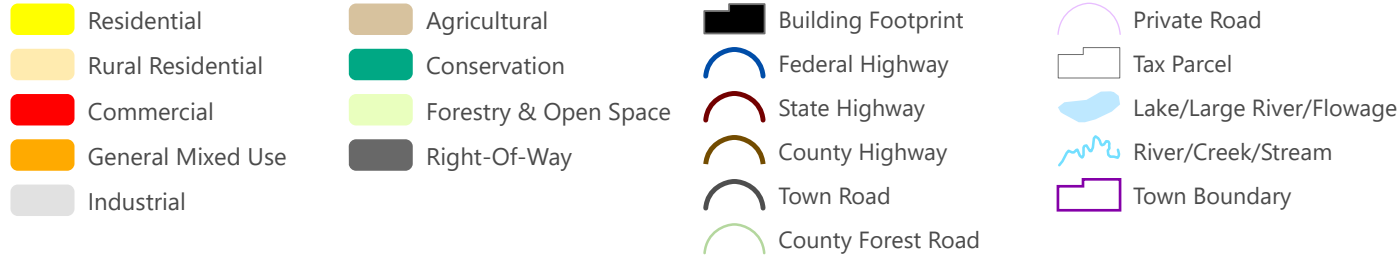

# Bayfield County

### Generalized Future Land Use - Town of Washburn (East)

Date Exported: 8/21/2023 2:05 PM  
 Data Sources: Bayfield County, NWRPC, WI DNR